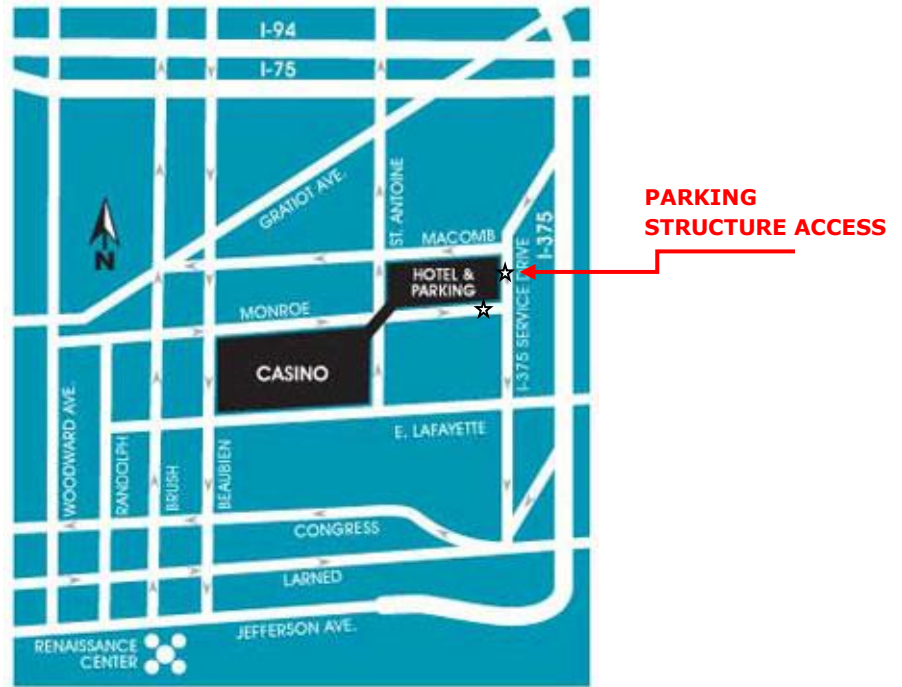

DIRECTIONS TO HOLLYWOOD CASINO AT GREEKTOWN - HOTEL
1200 Saint Antoine Street
Detroit, MI 48226

Hotel Parking- SELF-PARKING OFF OF LAFAYETTE EXIT OR MONROE ST.

Driving Directions

FROM THE SOUTH (VIA I-75 NORTH)

Take I-75 North
Merge on I-275 North
Take I-94 East
Take Lodge (M-10 South)
Take the Larned Exit
Make a Left on Randolph
Make a Right on Monroe and continue to Monroe Parking Structure Entrance on your left.

FROM THE NORTH (VIA I-75 SOUTH)

Take I-75 South towards Detroit
I-75 South will merge onto I-375 South towards Downtown Detroit
Continue on I-375 South towards Downtown Detroit

Take the East Lafayette exit and continue to the parking structure entrance on the right.

FROM THE WEST (VIA I-96 EAST)

Take I-96 East towards Detroit
Merge from I-96 East onto I-75 North (Exit 191)
Take I-75 North to the I-375 South exit towards
Downtown Detroit
Merge on I-375 South
Take the East Lafayette exit and continue to the parking structure entrance on the right.